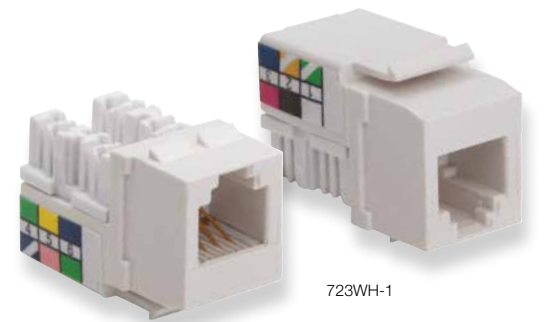

Xpress Jack[™]

Seats and trims
all 8 conductors
in one motion.

The Xpress Jack[™] is designed to make keystone jack terminations easier than ever. Seats and trims all 8 conductors in one simple and smooth motion. No more punching down 8 times for a single termination. Saves time and energy on both small and large jobs.

726WH-1

Keystone Jacks and Couplers.

- Color coded to make EIA/TIA 568A/B wiring easy
- Contacts 50 micron gold
- Meets/Exceeds EIA/TIA category standards
- Compatible with industry standard wall plates
- RoHS compliant and UL listed

725BL-1

726LA-1

723WH-1

Keystone Jacks – Installer Packs of 50

P/N	Keystone
723LA-50	Keystone Cat3, 6 Pin, 110 Jack, Light Almond
723WH-50	Keystone Cat3, 6 Pin, 110 Jack, White
725BL-50	Keystone Cat5e, 110 Jack, Blue
725LA-50	Keystone Cat5e, 110 Jack, Light Almond
725WH-50	Keystone Cat5e, 110 Jack, White
726BL-50	Keystone Cat 6, 110 Jack, Blue
726LA-50	Keystone Cat 6, 110 Jack, Light Almond
726WH-50	Keystone Cat 6, 110 Jack, White
780LA-50	Keystone F - 3GHz, Light Almond
780WH-50	Keystone F - 3GHz, White