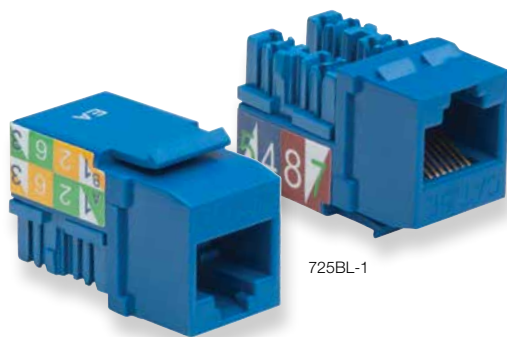

Xpress Jack[™]

Seats and trims
all 8 conductors
in one motion.

The Xpress Jack[™] is designed to make keystone jack terminations easier than ever. Seats and trims all 8 conductors in one simple and smooth motion. No more punching down 8 times for a single termination. Saves time and energy on both small and large jobs.

Application/Technical Data

- Die set for Platinum Tools Keystone Jacks and other similar designs
- Die set available for Leviton Keystone Jacks

Ordering Information

Description	P/N	UPC Code
Xpress Jack [™] w/Platinum Tools Die	13501C	849160008026
Platinum Tools Replacement Die	13551C	849160008033
Leviton Die	13552C	849160008040

See
Reverse

Phone: 800.749.5783

Fax: 800.749.5784

California, USA

www.platinumtools.com

We Make Connections EZ!

Keystone Jacks

Cat3, Cat5e, Cat6 and Cat6A

726WH-1

Keystone Jacks and Couplers.

- Color coded to make EIA/TIA 568A/B wiring easy
- Contacts 50 micron gold
- Meets/Exceeds EIA/TIA category standards
- Compatible with industry standard wall plates
- RoHS compliant and UL listed